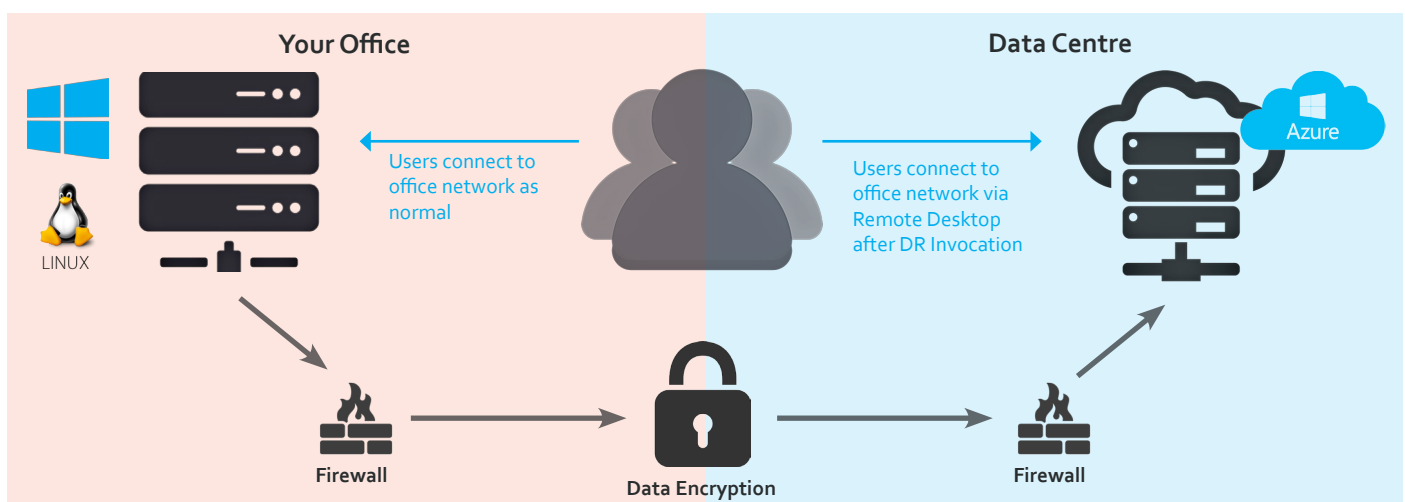

DISASTER RECOVERY SERVICE

WHAT IS IT?

Using the very latest Microsoft Cloud Solutions, TechQuarters can replicate either your whole infrastructure or business specific servers to the Microsoft Azure Cloud, so you have a mirrored second site to work from in the event of a disaster. We will get you up and running within a matter of minutes and your users can access their usual IT systems from anywhere in the world, using a PC or laptop that is connected to the internet.

Once the disaster has been resolved, we will roll back the systems to your primary site, including all the changes that have happened during the time you've been working on the mirrored system.

HOW DOES IT WORK?

Our Cloud Architects will configure your systems to replicate off-site using Microsoft Azure Site Recovery (ASR). Once the initial replication is done, then it only replicates the small changes to the Data Centre, at set times during the day. When you need access to the second systems, we spin them up, upon your request, so they become live and accessible via remote networking.